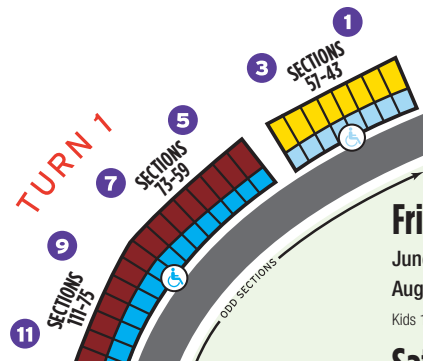

\$525 All Weekend
June or August

TURN 1:
Sec. 59-111
Kids 12 & Under **FREE***
Juniors 13-16 **HALF PRICE**

Victory Lane Club
\$800 All Weekend
June or August

Friday Center Grandstand (All Rows)
June 14 - RainEater Wiper Blades 200 ARCA Racing Series **\$15**
August 16 - NASCAR Sprint Cup Series Practice & Qualifying **\$10**
Kids 12 & Under **FREE All Seats***

Saturday Center Grandstand (All Rows)
June 15 - Alliance Truck Parts 250 NASCAR Nationwide Series **\$30**
August 17 - NASCAR Camping World Truck Series **\$20**
Kids 12 & Under **FREE All Seats***
Juniors 13-16 **HALF PRICE All Seats***

Kids 16 & Under **HALF PRICE*** / Kids 12 & Under **FREE** Turn 3 & Section 59-111 Turn 1*

Walmart Family Track Pack While Supplies Last
Includes 4 tickets, 4 hot dogs, & 4 Coca-Colas
Center Grandstands Rows 1-5 and Turn 3 Rows 21-30 ONLY **\$99**

MIS Four Pack While Supplies Last
Includes 4 tickets, 4 hot dogs, & 4 Coca-Colas
Center Grandstands Rows 6-10 and Turn 3 Rows 31-54 **\$119**
Turn 3 Rows 55-70 **\$129**

Jimmie Johnson Ticket Package **\$48**
1 adult Turn 3 ticket and 1 kids 12 & under ticket
Jimmie Q&A, 1 day scanner rental - While Supplies Last