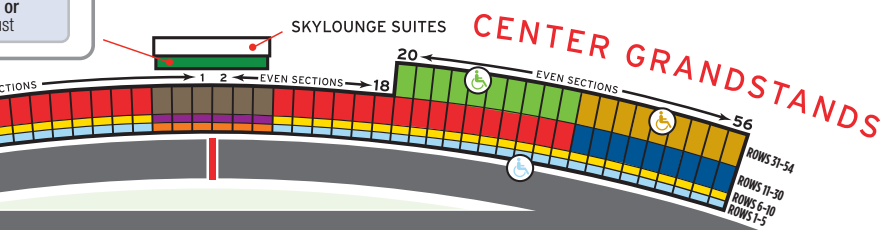

\$79	Saturday June 15 or August 17	\$99	Sunday June 16 or August 18
\$59	Kids 16 & Under	\$79	Kids 16 & Under

Premium Start/Finish Line Seating

Champions Club Includes:
Stadium Style Seating, Pre-Race Pit Pass, Buffet, Air-Conditioned Lounge, Special Guest Speakers.

\$525 All Weekend
June or August

TURN 1:
Sec. 59-111
Kids 12 & Under **FREE***
Juniors 13-16 **HALF PRICE**

Victory Lane Club
\$800 All Weekend
June or August

Friday Center Grandstand (All Rows)
June 14 - RainEater Wiper Blades 200 ARCA Racing Series **\$15**
August 16 - NASCAR Sprint Cup Series Practice & Qualifying **\$10**
Kids 12 & Under **FREE All Seats***

Saturday Center Grandstand (All Rows)
June 15 - Alliance Truck Parts 250 NASCAR Nationwide Series **\$30**
August 17 - NASCAR Camping World Truck Series **\$20**
Kids 12 & Under **FREE All Seats***
Juniors 13-16 **HALF PRICE All Seats***

Kids 16 & Under **HALF PRICE*** / Kids 12 & Under **FREE** Turn 3 & Section 59-111 Turn 1*

Walmart Family Track Pack While Supplies Last
Includes 4 tickets, 4 hot dogs, & 4 Coca-Colas
Center Grandstands Rows 1-5 and Turn 3 Rows 21-30 ONLY **\$99**