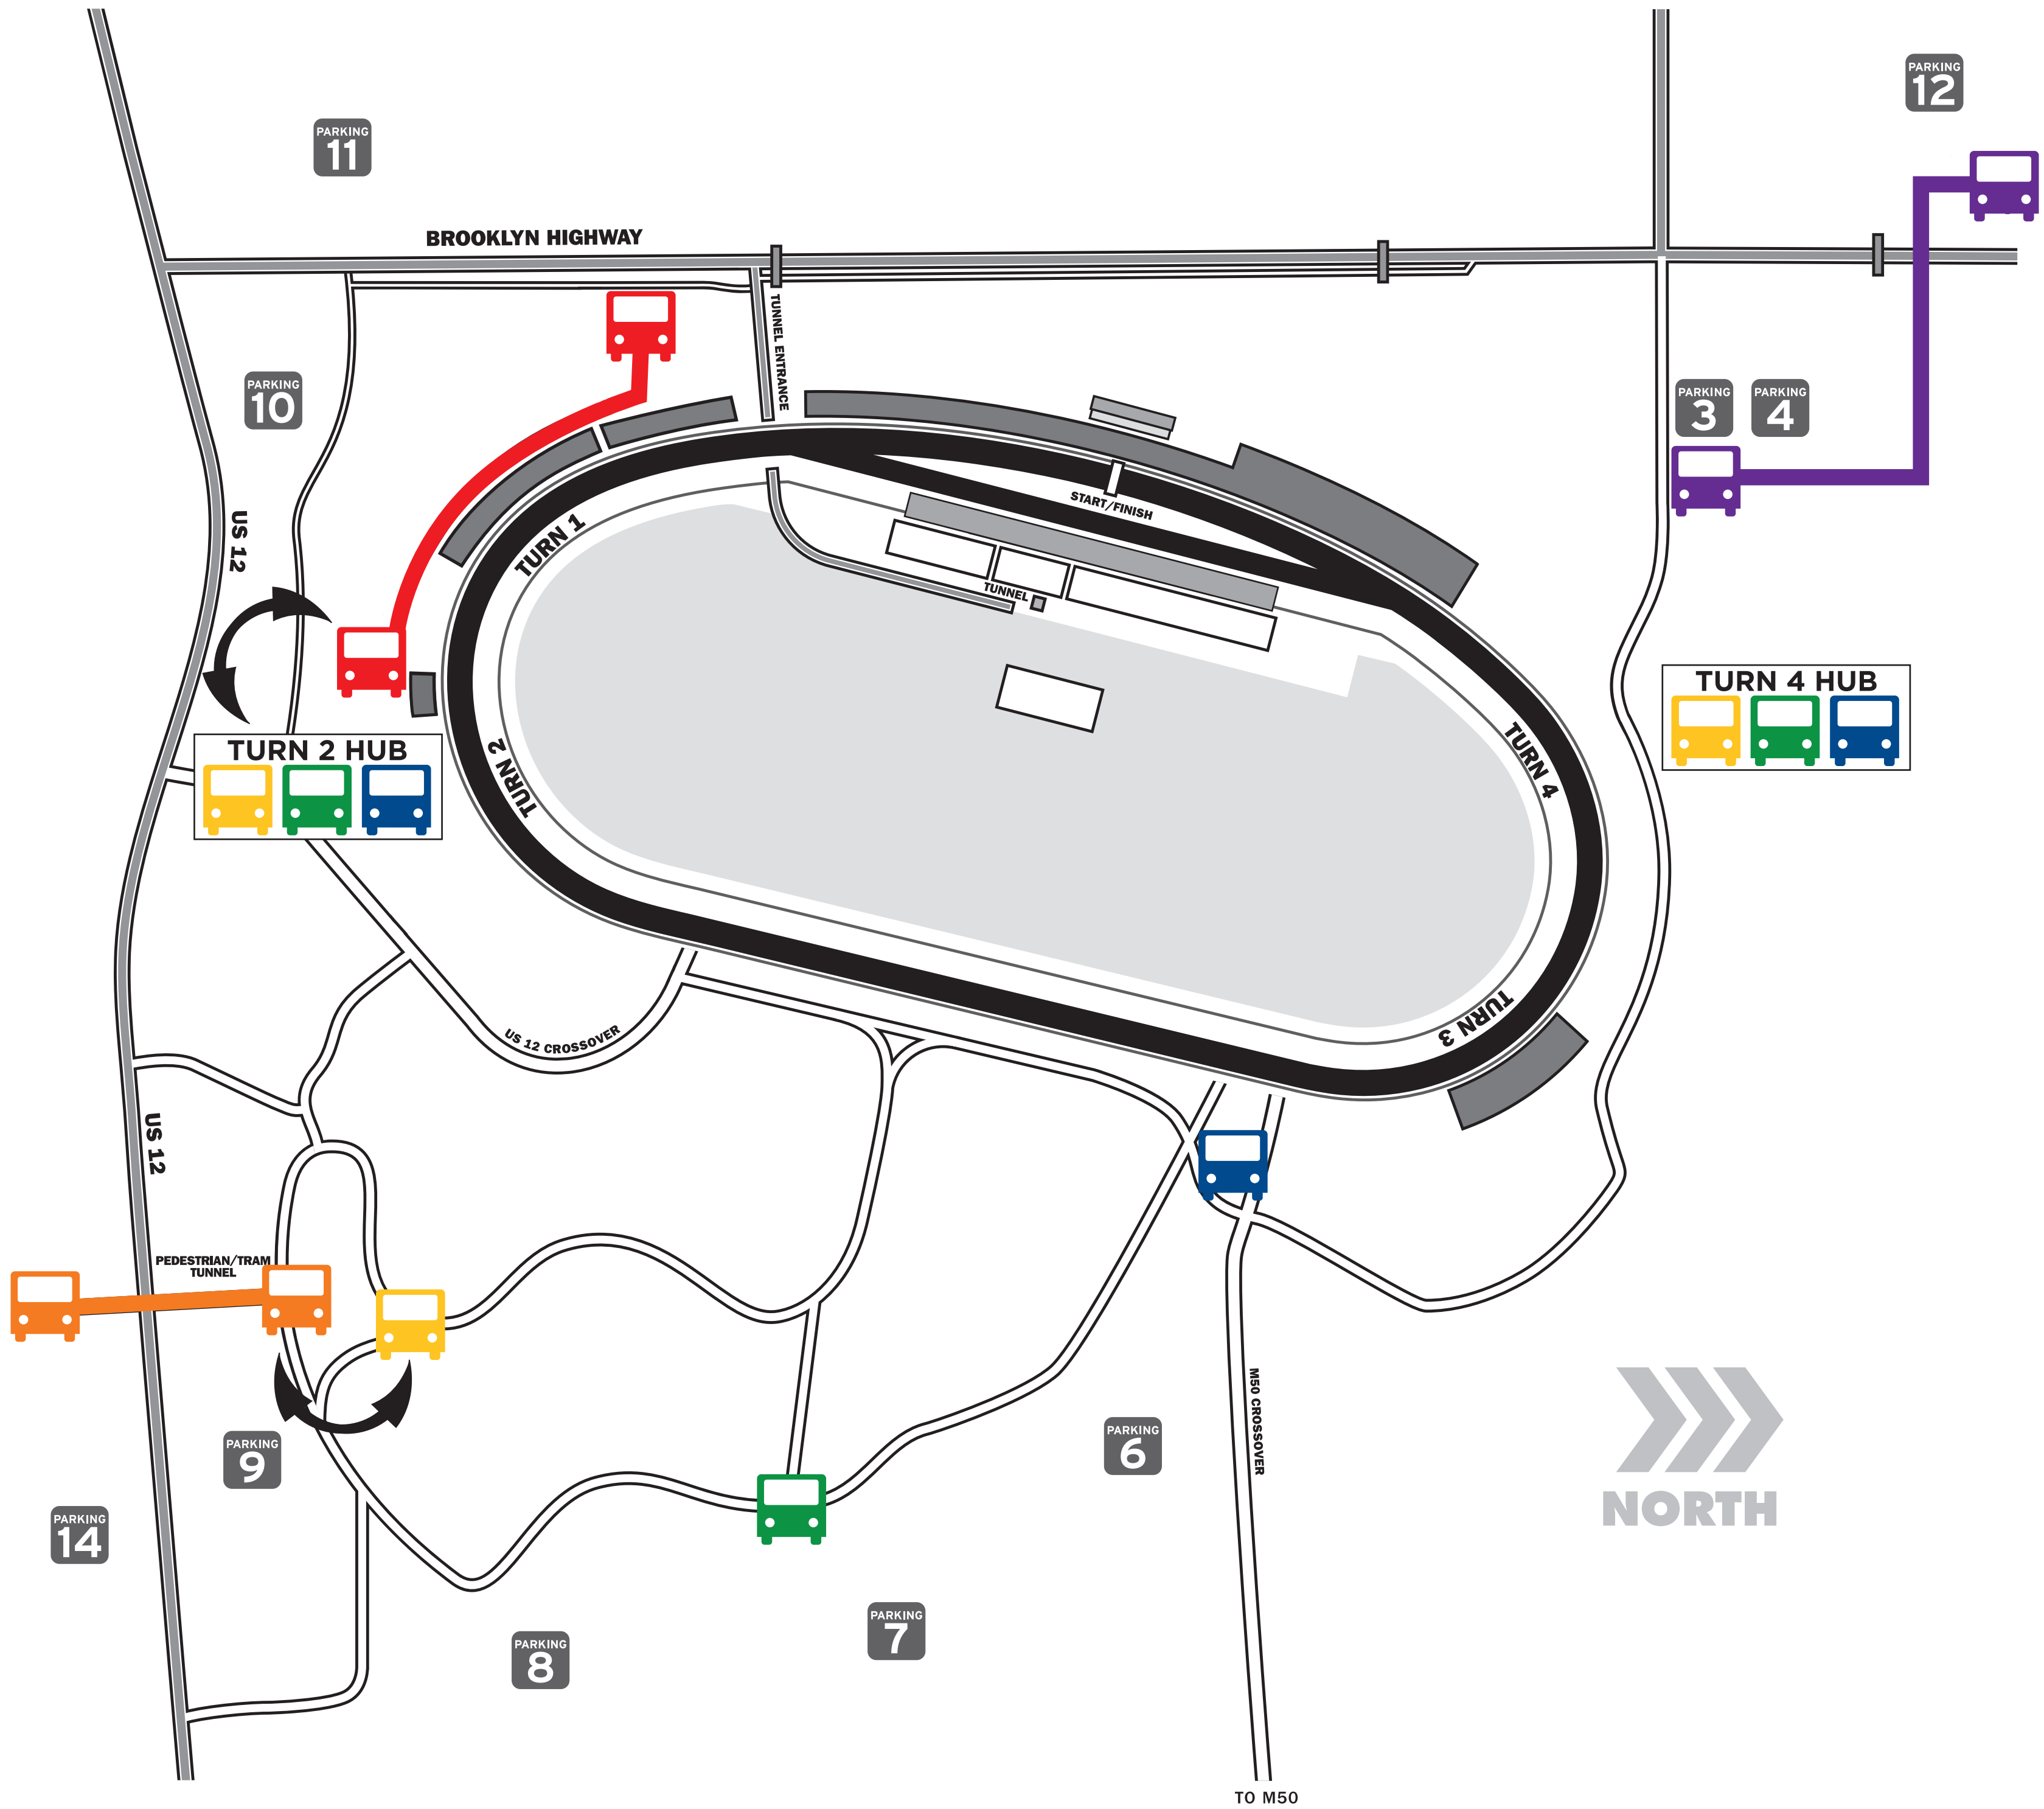

TRAM ROUTE MAP

SUNDAY

- Service to Turn 2, 3 or 4

- Service to Turn 2, 3 or 4

- Service to Turn 2 or 4

- Transfers Available