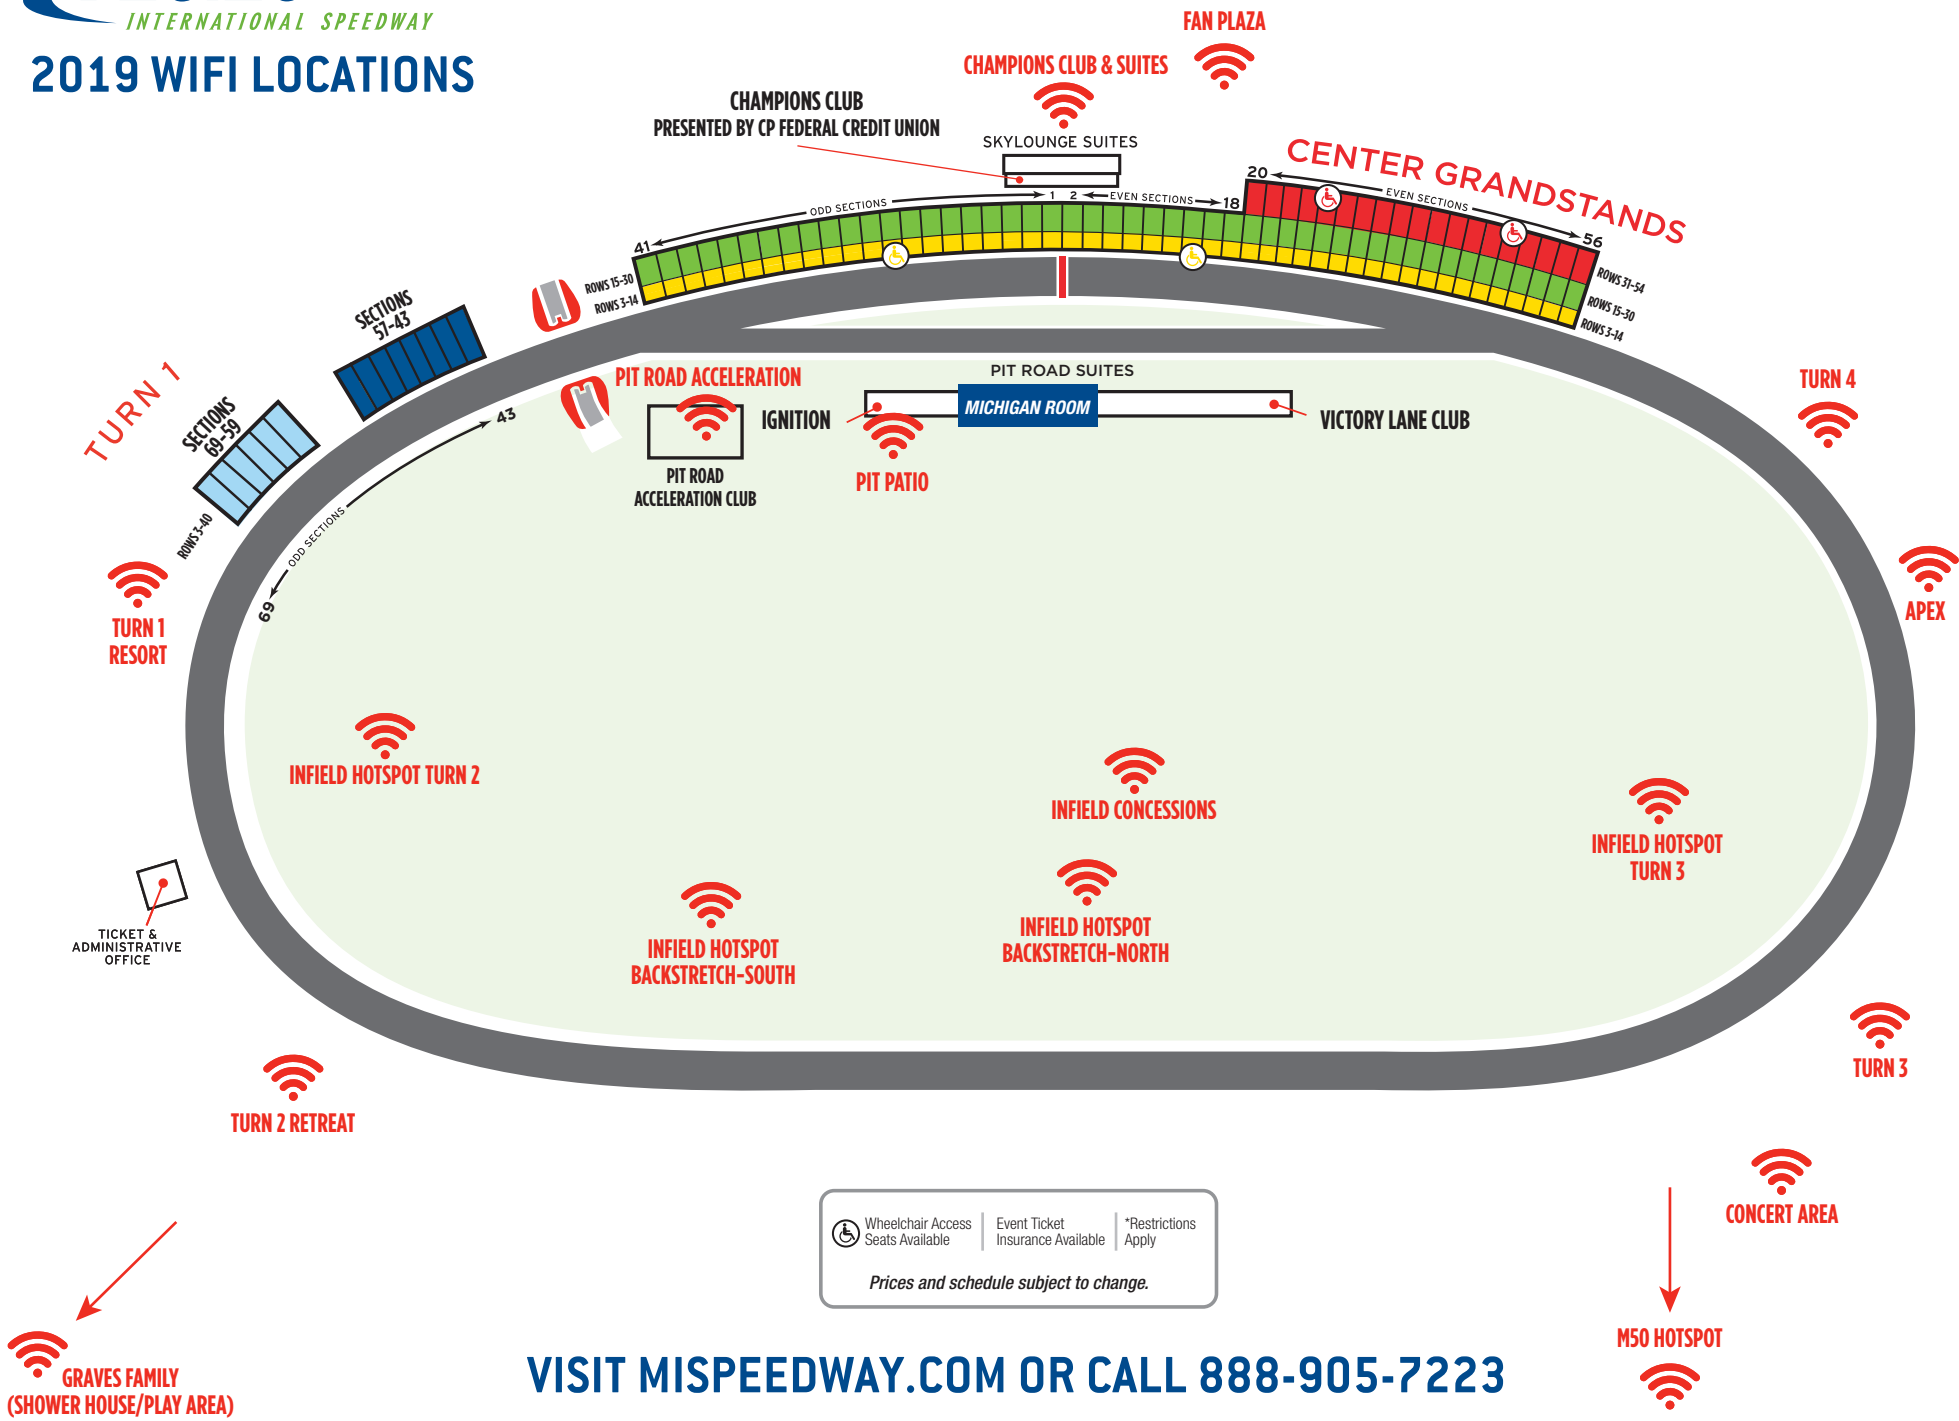

2019 WIFI LOCATIONS

 Wheelchair Access Seats Available |
  Event Ticket Insurance Available |
 *Restrictions Apply
 Prices and schedule subject to change.

VISIT MISPEEDWAY.COM OR CALL 888-905-7223