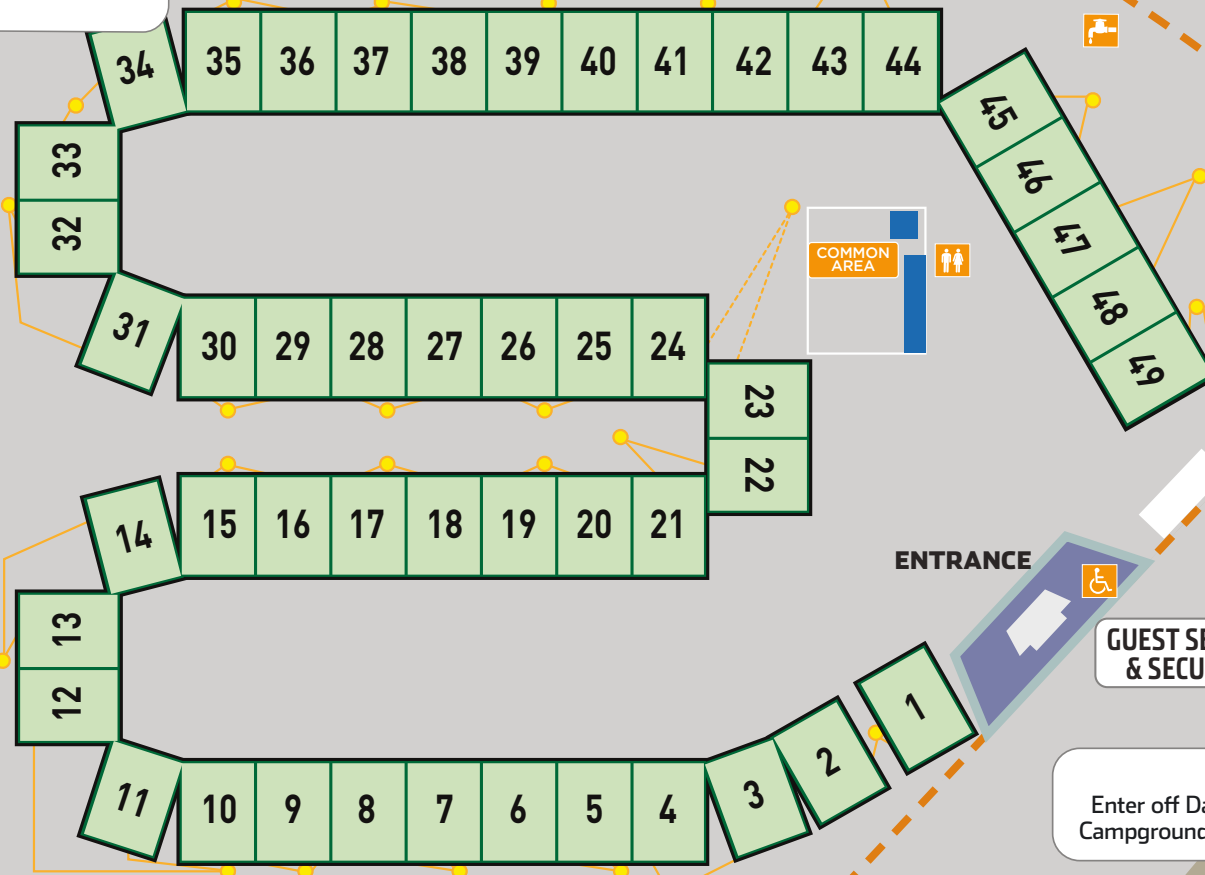

MISCAMPING.COM TURN 4 CAMPGROUND

5 Gang Water Spigot

Portable Restrooms

ADA Transport

30A Electrical Hook-up

- Camping Spaces are approx. 35' x 45'

- Dogs Permitted

Portable showers located in adjacent campgrounds.

Above Ground Fire Pits Are Permitted However They Are Not Provided.

ENTRANCE
Enter off Daugherty Rd. through the Brookfest Acres Campground Entrance. Follow signs to Turn 4 entrance.

PROHIBITED ITEMS

WEAPONS