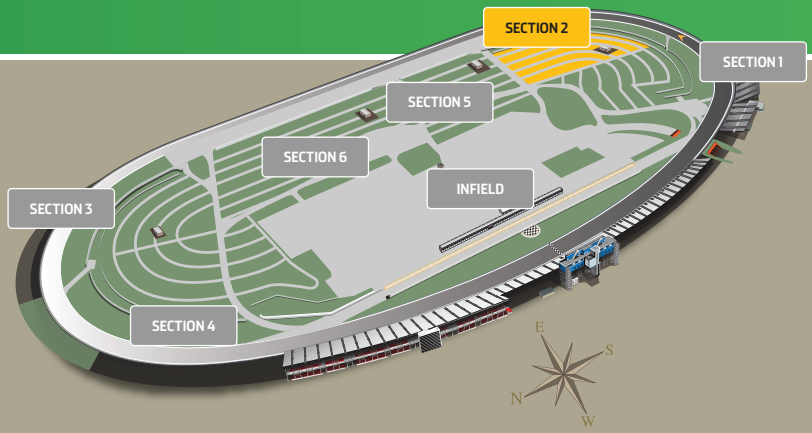

MISCAMPING.COM SECTION 2

Restrooms

Shower Trailer

LOCATED IN OTHER SECTIONS

Bike Rack

SECTION 1

Tunnel Entrance to Fan Plaza

Pedestrian Bridge to Pre-Race SECTION 1

Restrooms

SECTIONS 2, 3, 5, 6

Shower Trailer

SECTIONS 2, 3, 5, 6

Dumping Station Fresh Water

SECTION 5

Concession Stand

SECTION 6

Corrigan Oil Convenience Store

SECTION 6

Care Center

SECTION 4

ADA Transport

SECTION 1, 6

Guest Services & Security

SECTION 1, 6

USE M50 CROSSOVER FOR ENTRY AND EXIT.
Overnight parking located outside of the infield.
Monday - Thursday

PROHIBITED ITEMS

WEAPONS

LASER POINTERS

SCAFFOLDING

SKY LANTERNS

FIREWORKS

RENTAL TRUCKS