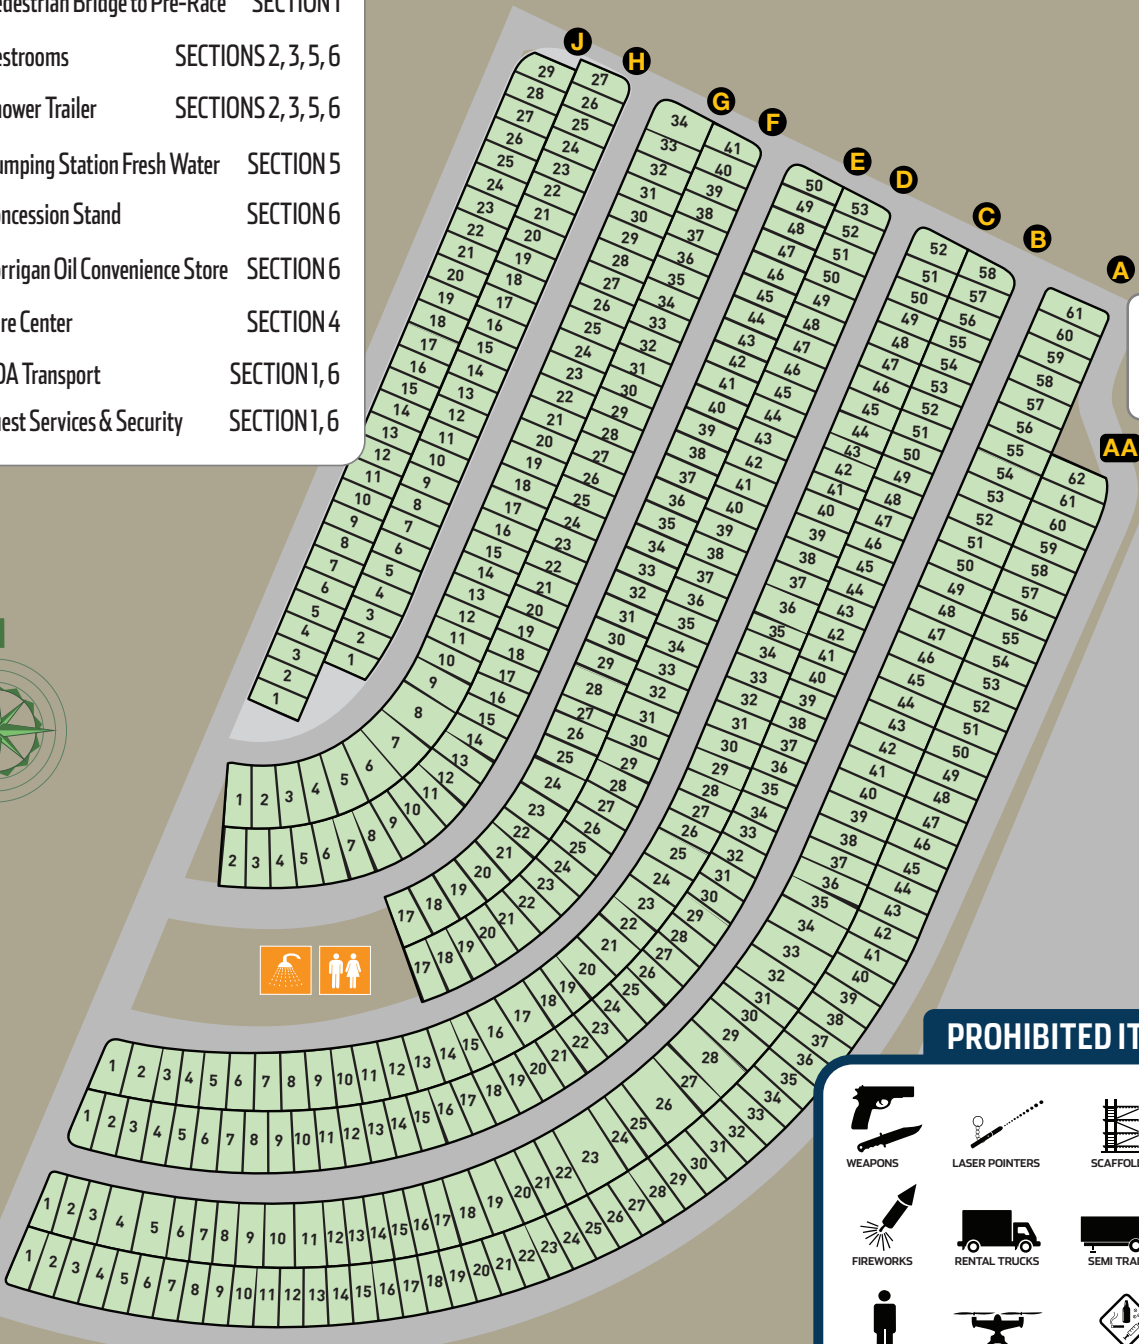

MISCAMPING.COM SECTION 2

Restrooms

Shower Trailer

LOCATED IN OTHER SECTIONS

Bike Rack

SECTION 1

Tunnel Entrance to Fan Plaza

Pedestrian Bridge to Pre-Race SECTION 1

Restrooms

SECTIONS 2, 3, 5, 6

Shower Trailer

SECTIONS 2, 3, 5, 6

Dumping Station Fresh Water

SECTION 5

Concession Stand

SECTION 6

Corrigan Oil Convenience Store

SECTION 6

Care Center

SECTION 4

ADA Transport

SECTION 1, 6

Guest Services & Security

SECTION 1, 6

USE M50 CROSSOVER FOR ENTRY AND EXIT.
Overnight parking located outside of the infield.
Monday - Thursday

PROHIBITED ITEMS

WEAPONS

LASER POINTERS

SCAFFOLDING

SKY LANTERNS

FIREWORKS

RENTAL TRUCKS