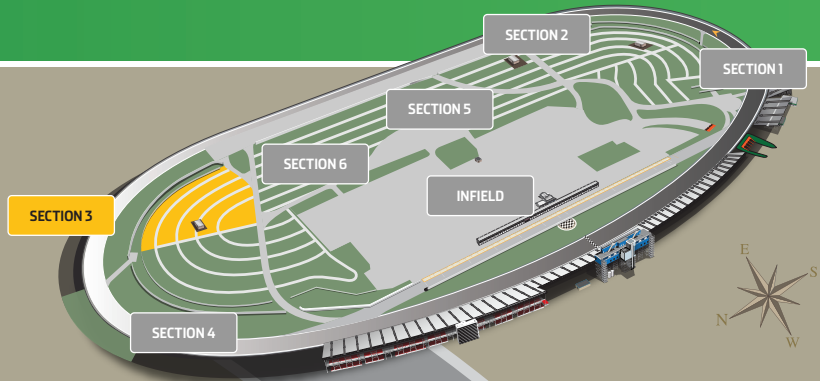

MISCAMPING.COM SECTION 3

Restrooms

Shower Trailer

LOCATED IN OTHER SECTIONS

Bike Rack SECTION 1

Tunnel Entrance to Fan Plaza SECTION 1

Pedestrian Bridge to Pre-Race SECTION 1

Restrooms SECTIONS 2, 3, 5, 6

Shower Trailer SECTIONS 2, 3, 5, 6

Dumping Station Fresh Water SECTION 5

Concession Stand SECTION 6

Corrigan Oil Convenience Store SECTION 6

Care Center SECTION 4

ADA Transport SECTION 1, 6

Guest Services & Security SECTION 1, 6

USE M50 CROSSOVER FOR ENTRY AND EXIT.
Overnight parking located outside of the infield.
Monday - Thursday