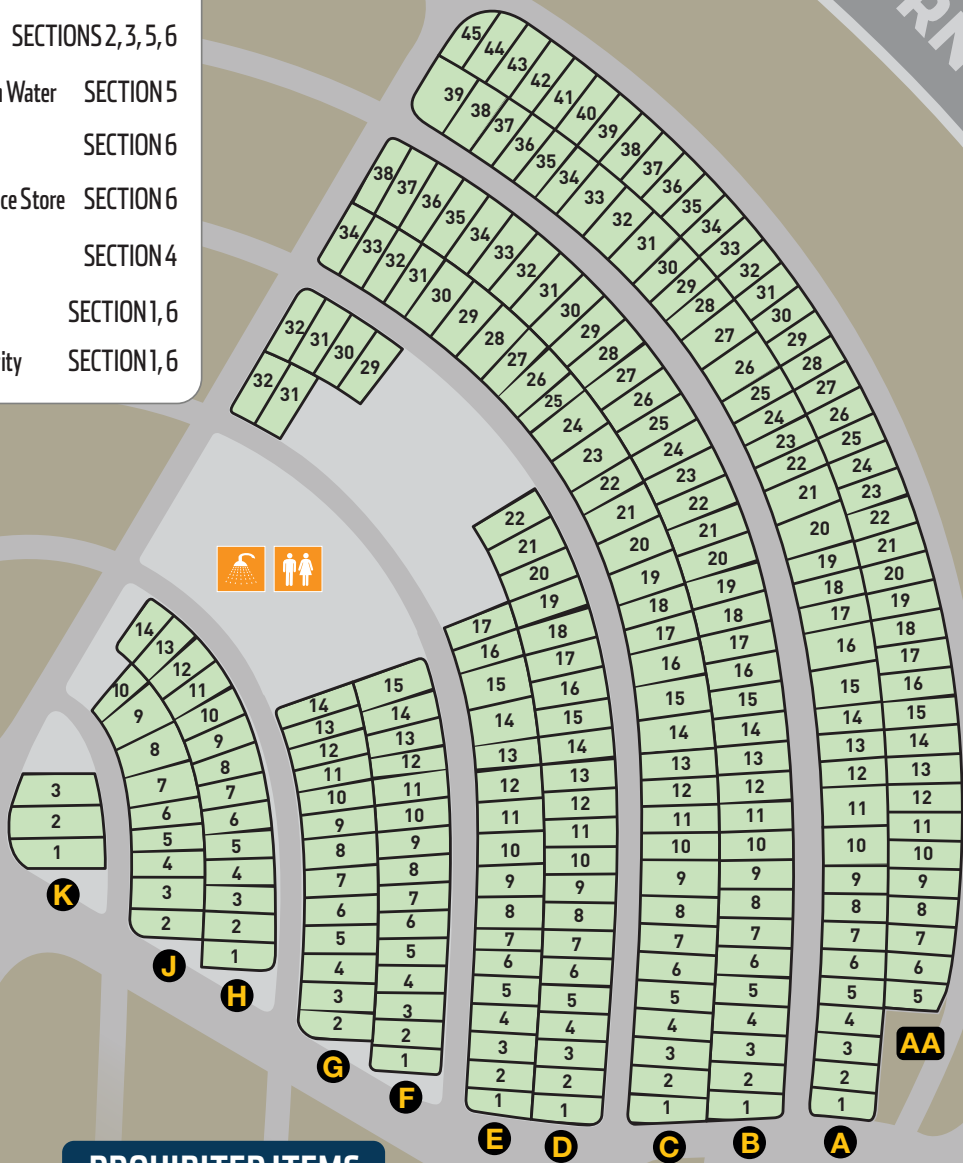

MISCAMPING.COM SECTION 3

Restrooms

Shower Trailer

LOCATED IN OTHER SECTIONS

Bike Rack SECTION 1

Tunnel Entrance to Fan Plaza SECTION 1

Pedestrian Bridge to Pre-Race SECTION 1

Restrooms SECTIONS 2, 3, 5, 6

Shower Trailer SECTIONS 2, 3, 5, 6

Dumping Station Fresh Water SECTION 5

Concession Stand SECTION 6

Corrigan Oil Convenience Store SECTION 6

Care Center SECTION 4

ADA Transport SECTION 1, 6

Guest Services & Security SECTION 1, 6

USE M50 CROSSOVER FOR ENTRY AND EXIT.
Overnight parking located outside of the infield.
Monday - Thursday