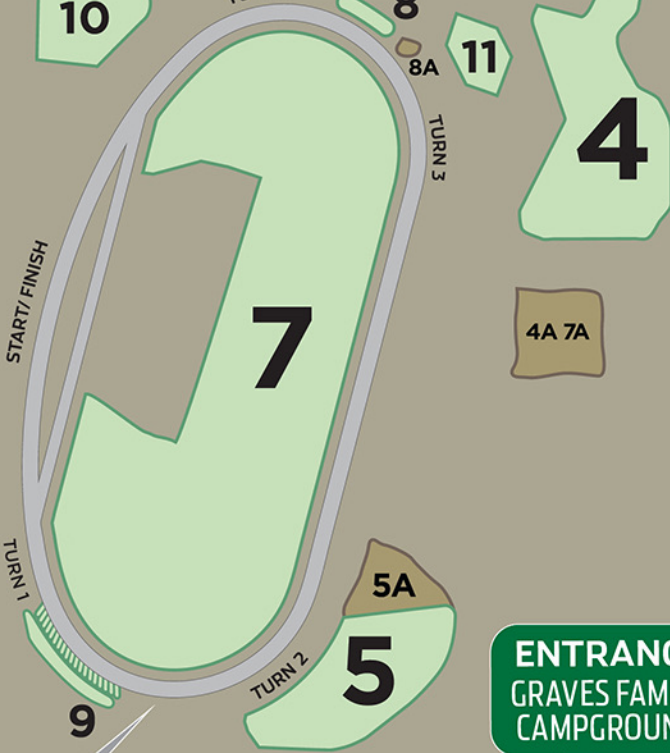

MISCAMPING.COM CAMPGROUNDS

- 1** Brooklyn Trails
- 2** Brookfest Acres
- 3** Tree Farm
- 4** M-50 Creekside
- 5** Turn 2 Retreat
- 6** Graves Family Campground
- 7** Infield
- 8** APEX
- 9** TURN 1 RESORT
- 10** TURN 4
- 11** HIGH BANKS

MISCAMPING.COM OVERNIGHT PARKING

- 1A** Brooklyn Trails
- 2A** Brookfest Acres
- 3A** Tree Farm
- 4A** Lot 6 (Infield & M50 Creekside)
- 5A** Lot B (Turn 2 Retreat)
- 6A** Graves Family Campground
- 7A** Lot 6 (Infield & M50 Creekside)
- 8A** APEX

**ENTRANCE
BROOKLYN TRAILS**

**ENTRANCE
BROOKFEST ACRES**

**ENTRANCE
M-50
TREE FARM**

**ENTRANCE
M-50 CREEKSIDE
INFIELD
APEX
HIGH BANKS**

BROOKLYN HIGHWAY

M-50

**ENTRANCE
GRAVES FAMILY
CAMPGROUND**

ADMINISTRATION
WILL CALL

**ENTRANCE
TURN 2 RETREAT
TURN 1 RESORT**

U.S. 12

START/ FINISH

TURN 4

TURN 3

TURN 2

TURN 1