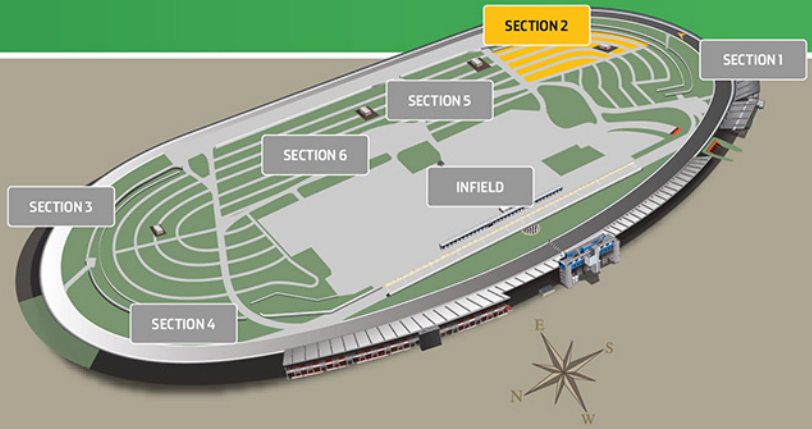

## LOCATED IN OTHER SECTIONS

Bike Rack

SECTION 1

Tunnel Entrance to Fan Plaza

Pedestrian Bridge to Pre-Race SECTION 1

Restrooms

SECTIONS 2, 3, 5, 6

Shower Trailer

SECTIONS 2, 3, 5, 6

Dumping Station Fresh Water

SECTION 5

Concession Stand

SECTION 6

Corrigan Oil Convenience Store

SECTION 6

Care Center

SECTION 4

ADA Transport

SECTION 1, 6

Guest Services & Security

SECTION 1, 6

**USE M50 CROSSOVER FOR ENTRY AND EXIT.**  
Overnight parking located outside of the infield.  
Monday - Thursday