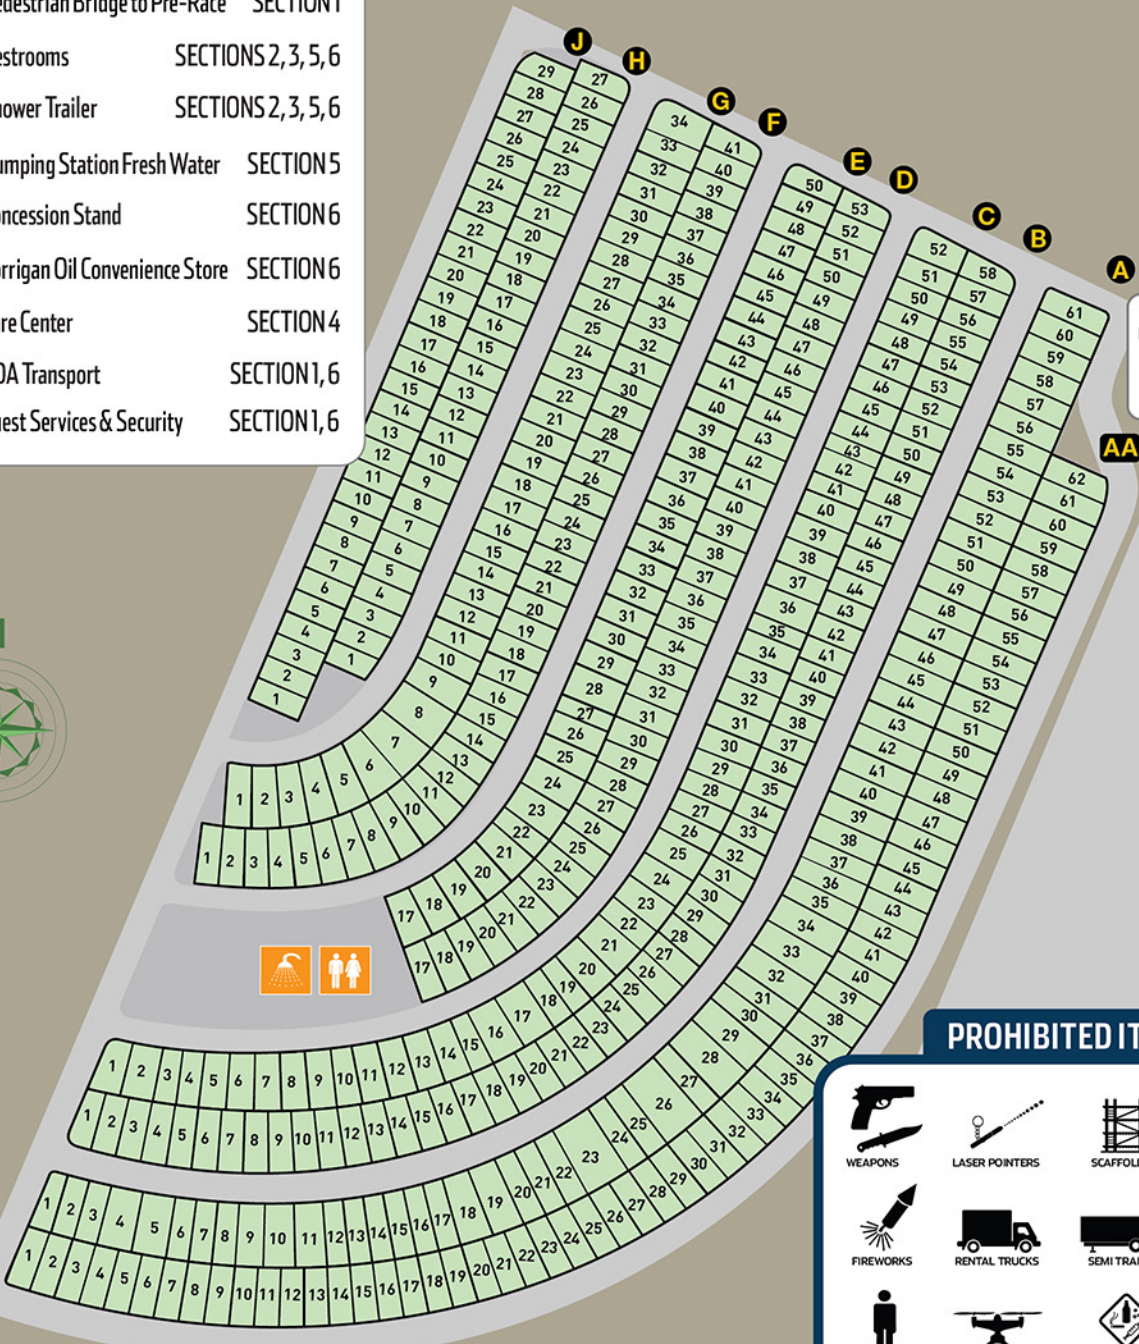

## LOCATED IN OTHER SECTIONS

Bike Rack

SECTION 1

Tunnel Entrance to Fan Plaza

Pedestrian Bridge to Pre-Race SECTION 1

Restrooms

SECTIONS 2, 3, 5, 6

Shower Trailer

SECTIONS 2, 3, 5, 6

Dumping Station Fresh Water

SECTION 5

Concession Stand

SECTION 6

Corrigan Oil Convenience Store

SECTION 6

Care Center

SECTION 4

ADA Transport

SECTION 1, 6

Guest Services & Security

SECTION 1, 6

**USE M50 CROSSOVER FOR ENTRY AND EXIT.**  
Overnight parking located outside of the infield.  
Monday - Thursday