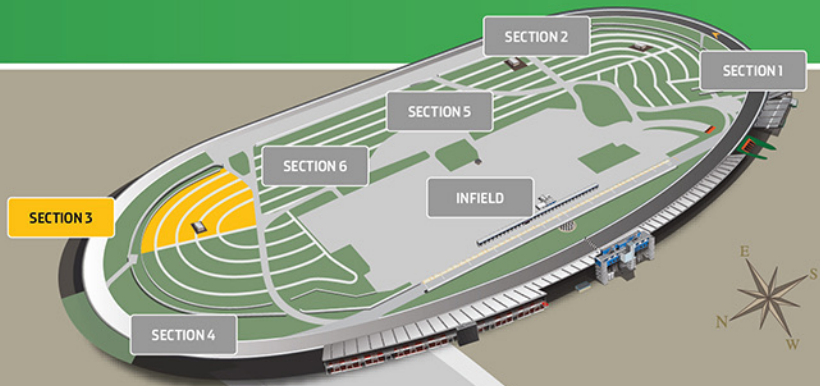

MISCAMPING.COM SECTION 3

Restrooms

Shower Trailer

LOCATED IN OTHER SECTIONS

Bike Rack SECTION 1

Tunnel Entrance to Fan Plaza SECTION 1

Pedestrian Bridge to Pre-Race SECTION 1

Restrooms SECTIONS 2, 3, 5, 6

Shower Trailer SECTIONS 2, 3, 5, 6

Dumping Station Fresh Water SECTION 5

Concession Stand SECTION 6

Corrigan Oil Convenience Store SECTION 6

Care Center SECTION 4

ADA Transport SECTION 1, 6

Guest Services & Security SECTION 1, 6

USE M50 CROSSOVER FOR ENTRY AND EXIT.
Overnight parking located outside of the infield.
Monday - Thursday