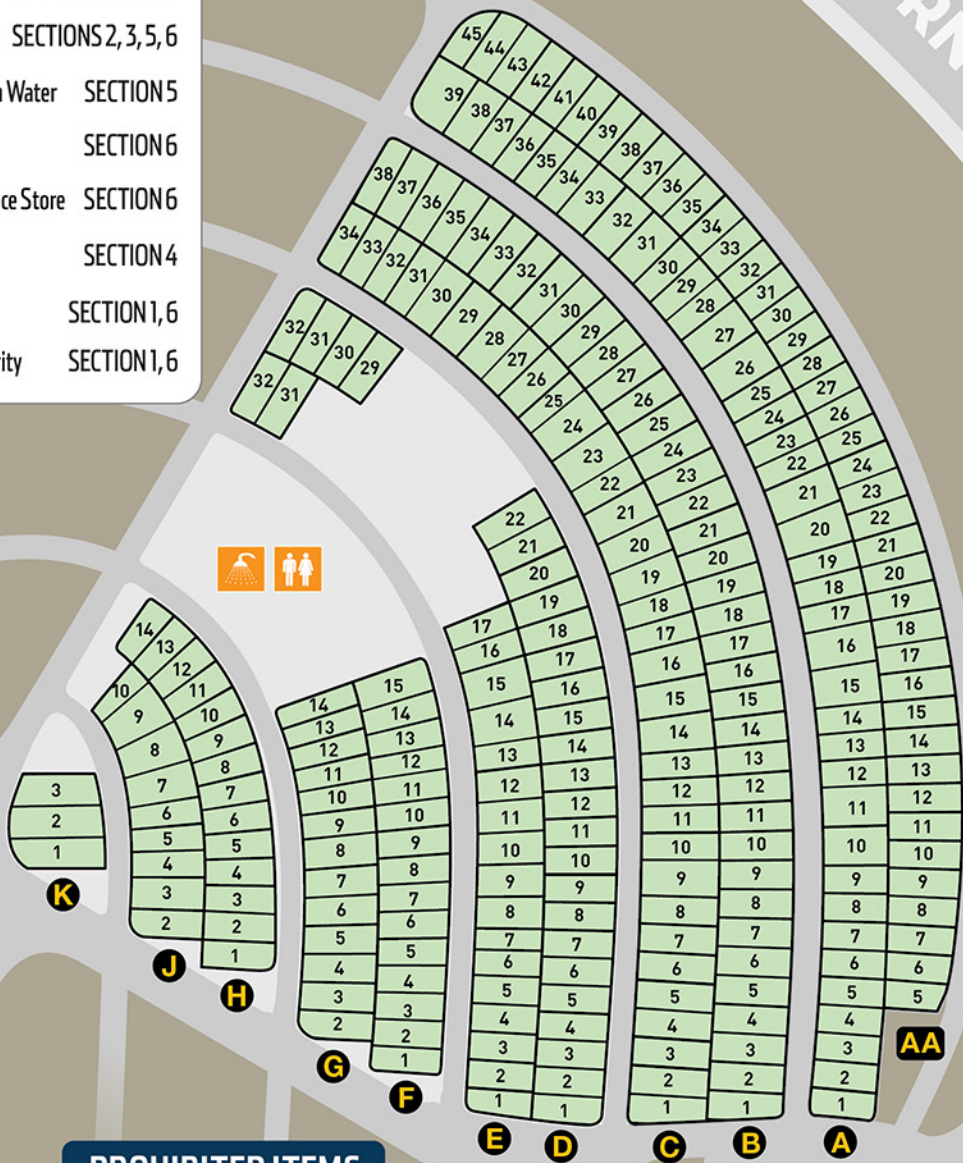

MISCAMPING.COM SECTION 3

Restrooms

Shower Trailer

LOCATED IN OTHER SECTIONS

Bike Rack SECTION 1

Tunnel Entrance to Fan Plaza SECTION 1

Pedestrian Bridge to Pre-Race SECTION 1

Restrooms SECTIONS 2, 3, 5, 6

Shower Trailer SECTIONS 2, 3, 5, 6

Dumping Station Fresh Water SECTION 5

Concession Stand SECTION 6

Corrigan Oil Convenience Store SECTION 6

Care Center SECTION 4

ADA Transport SECTION 1, 6

Guest Services & Security SECTION 1, 6

USE M50 CROSSOVER FOR ENTRY AND EXIT.
Overnight parking located outside of the infield.
Monday - Thursday