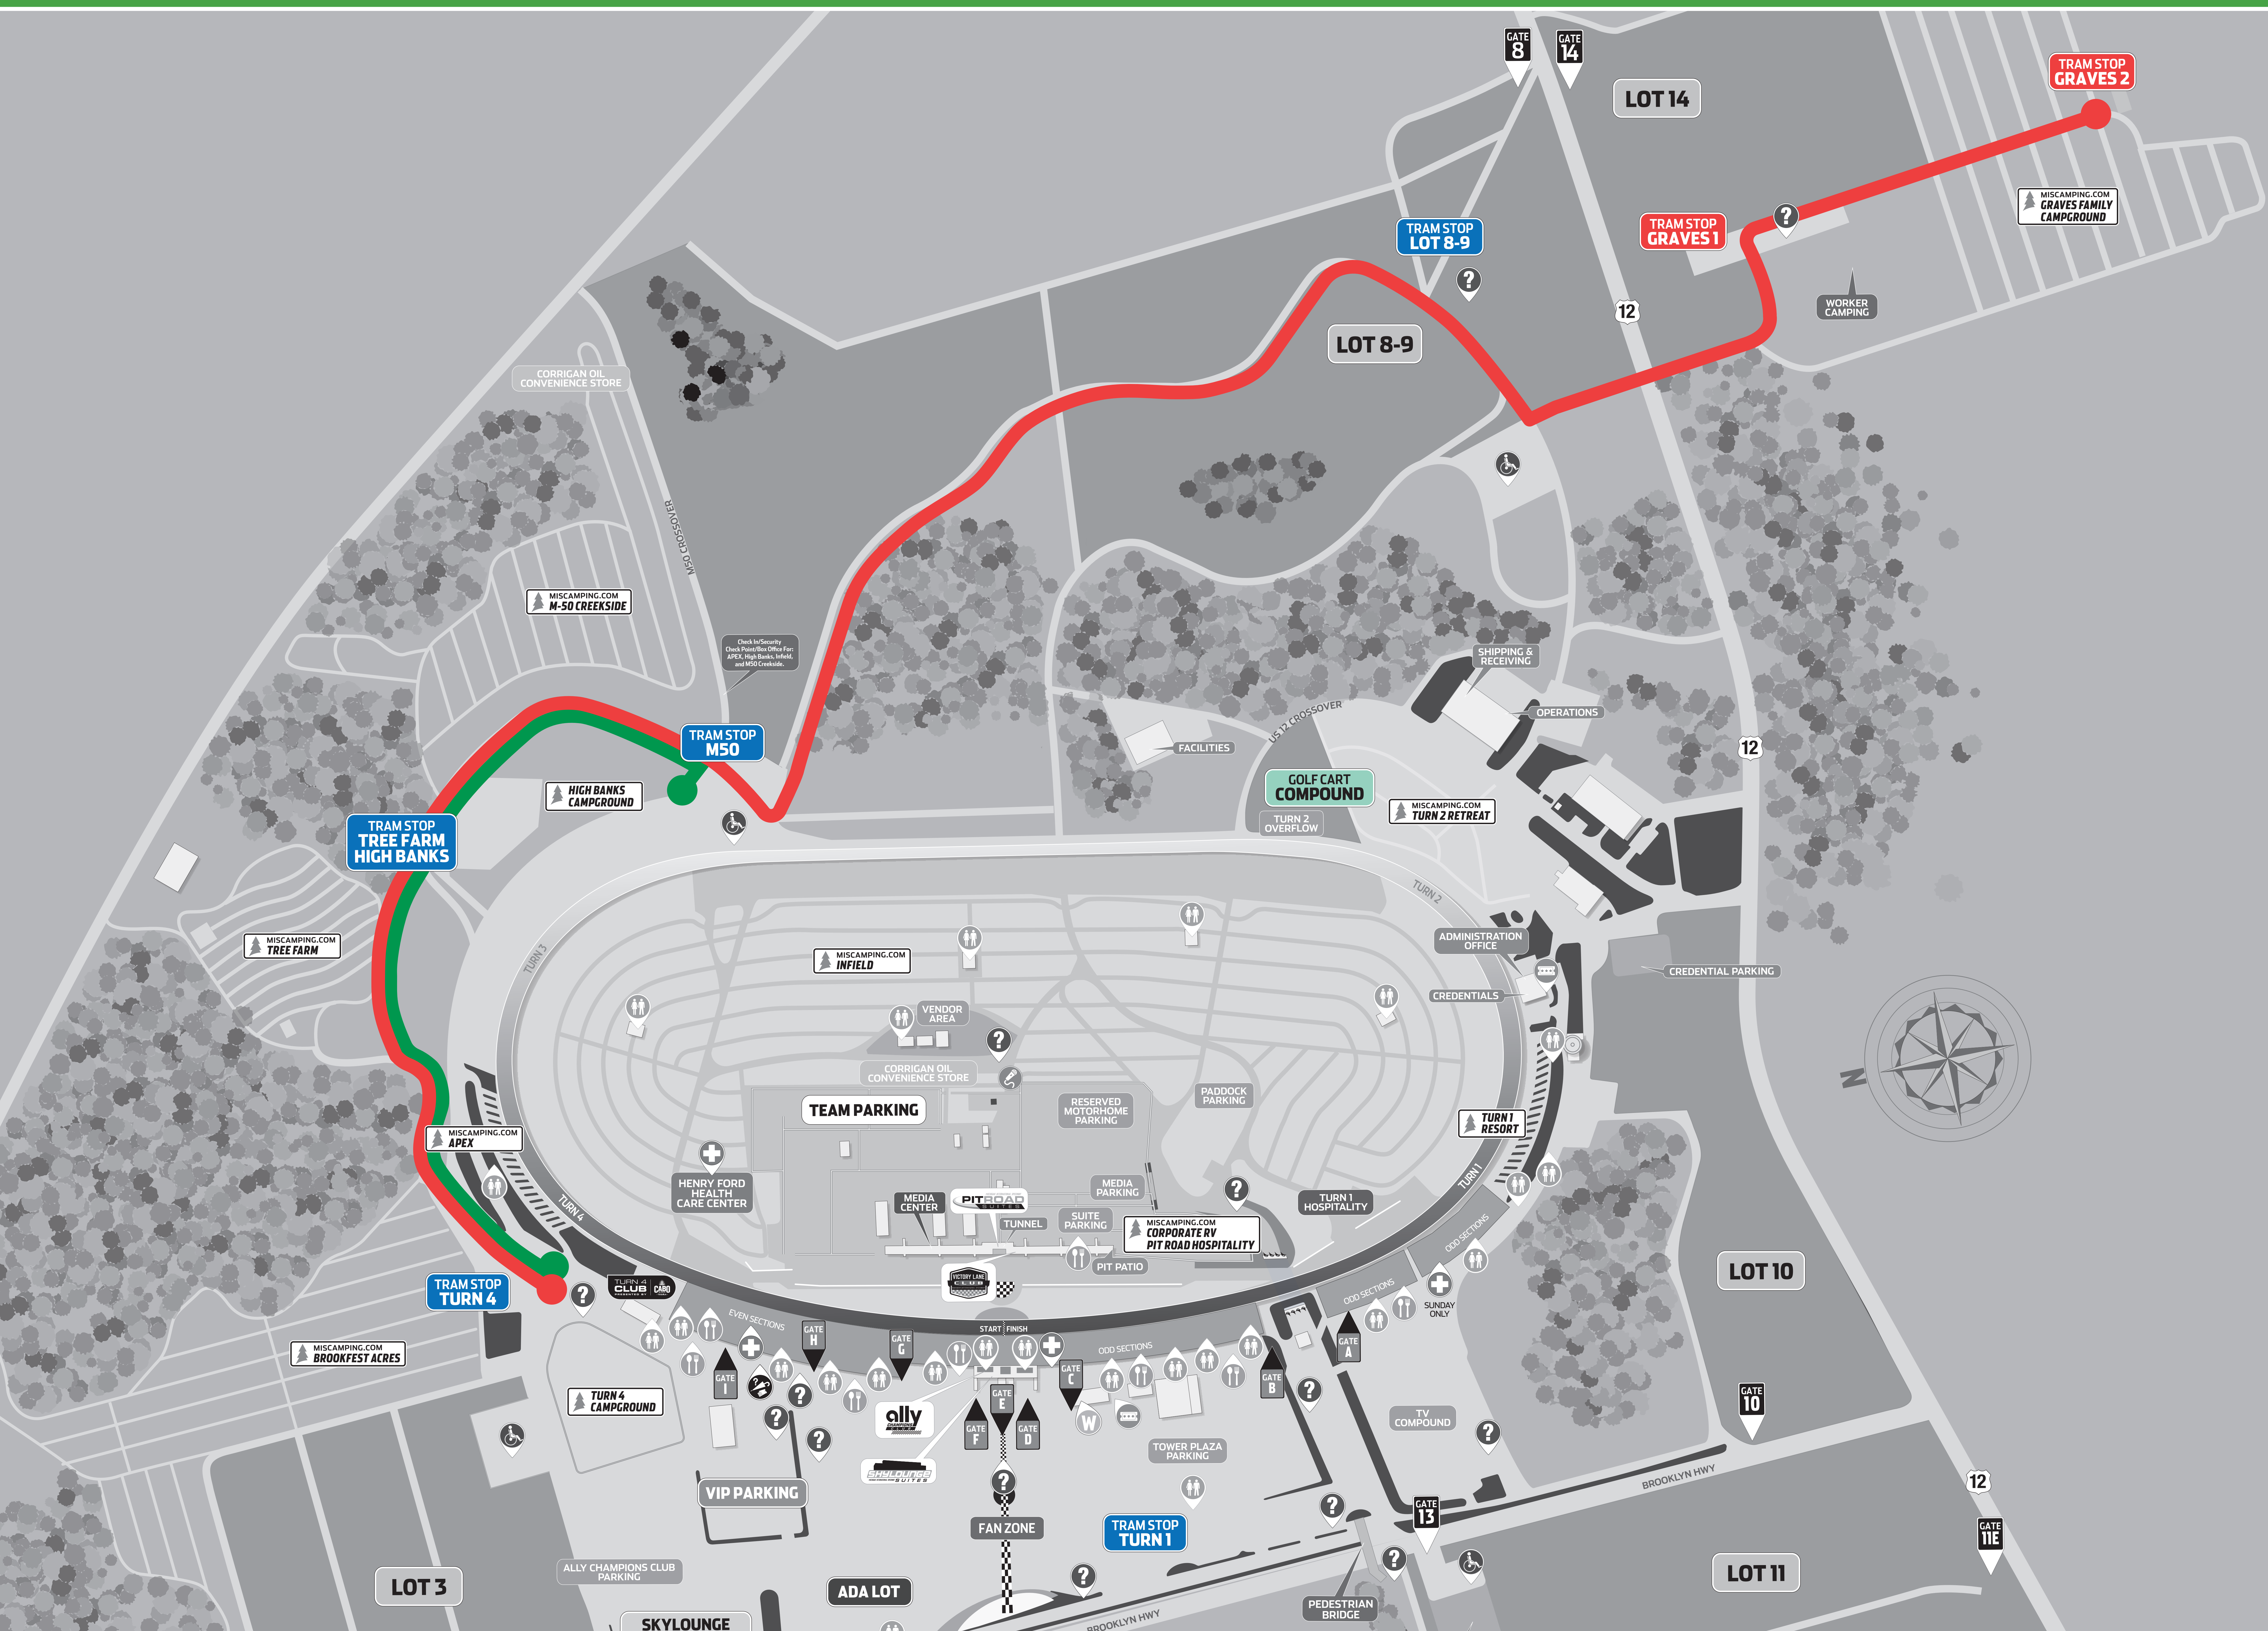

FRIDAY & SATURDAY ROUTES

RED ROUTE

Tram Stop TURN 4
Ticket Gates B-I, Infield Entrance, FanZone, Gate 24 Ticket Office

Tram Stop GRAVES 1
Levy Workers, MIS Workers, Lot 14 and Graves Campers

Tram Stop GRAVES 2 - FRIDAY AND SATURDAY ONLY
Graves Campers

GREEN ROUTE

Tram Stop TURN 4
Ticket Gates A-I, Infield Entrance, FanZone, Gate 24 Ticket Office

Tram Stop TREE FARM HIGH BANKS
Tree Farm Campers and High Bank Campers

Tram Stop M50
M50 Creekside Campers, Infield Campers (Wristband Required)