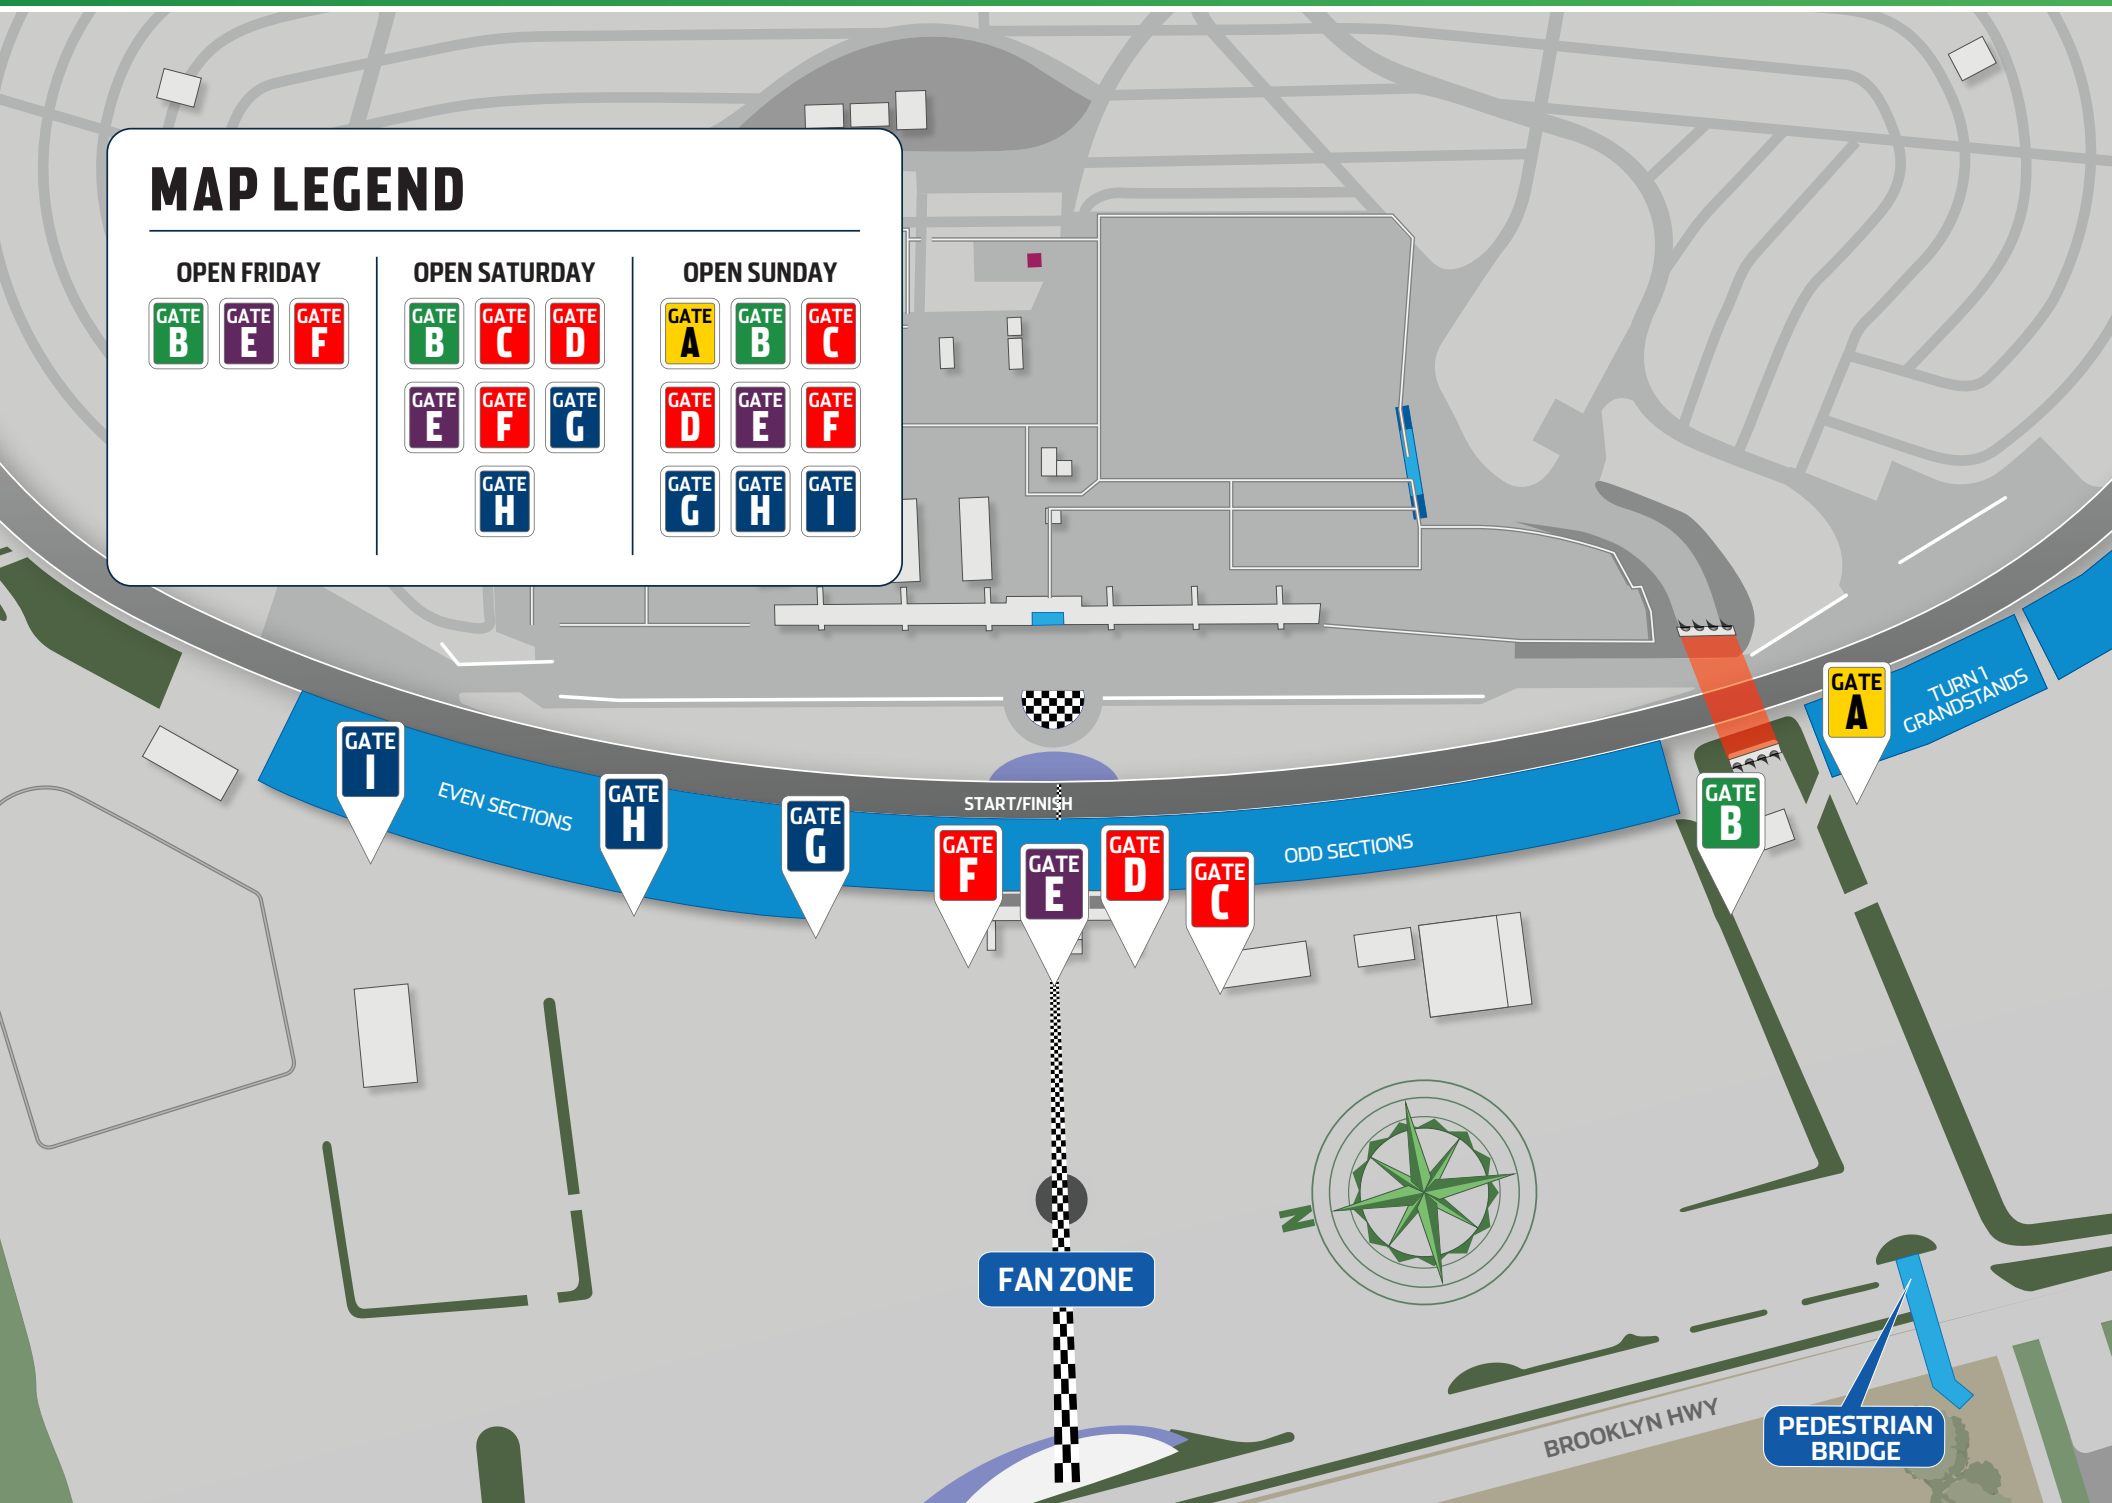

GATE ENTRANCES

MAP LEGEND

OPEN FRIDAY

OPEN SATURDAY

OPEN SUNDAY

GATE I

EVEN SECTIONS

GATE H

GATE G

START/FINISH

GATE F

GATE E

GATE D

GATE C

ODD SECTIONS

GATE B

GATE A

TURN 1 GRANDSTANDS

FAN ZONE

BROOKLYN HWY

PEDESTRIAN BRIDGE