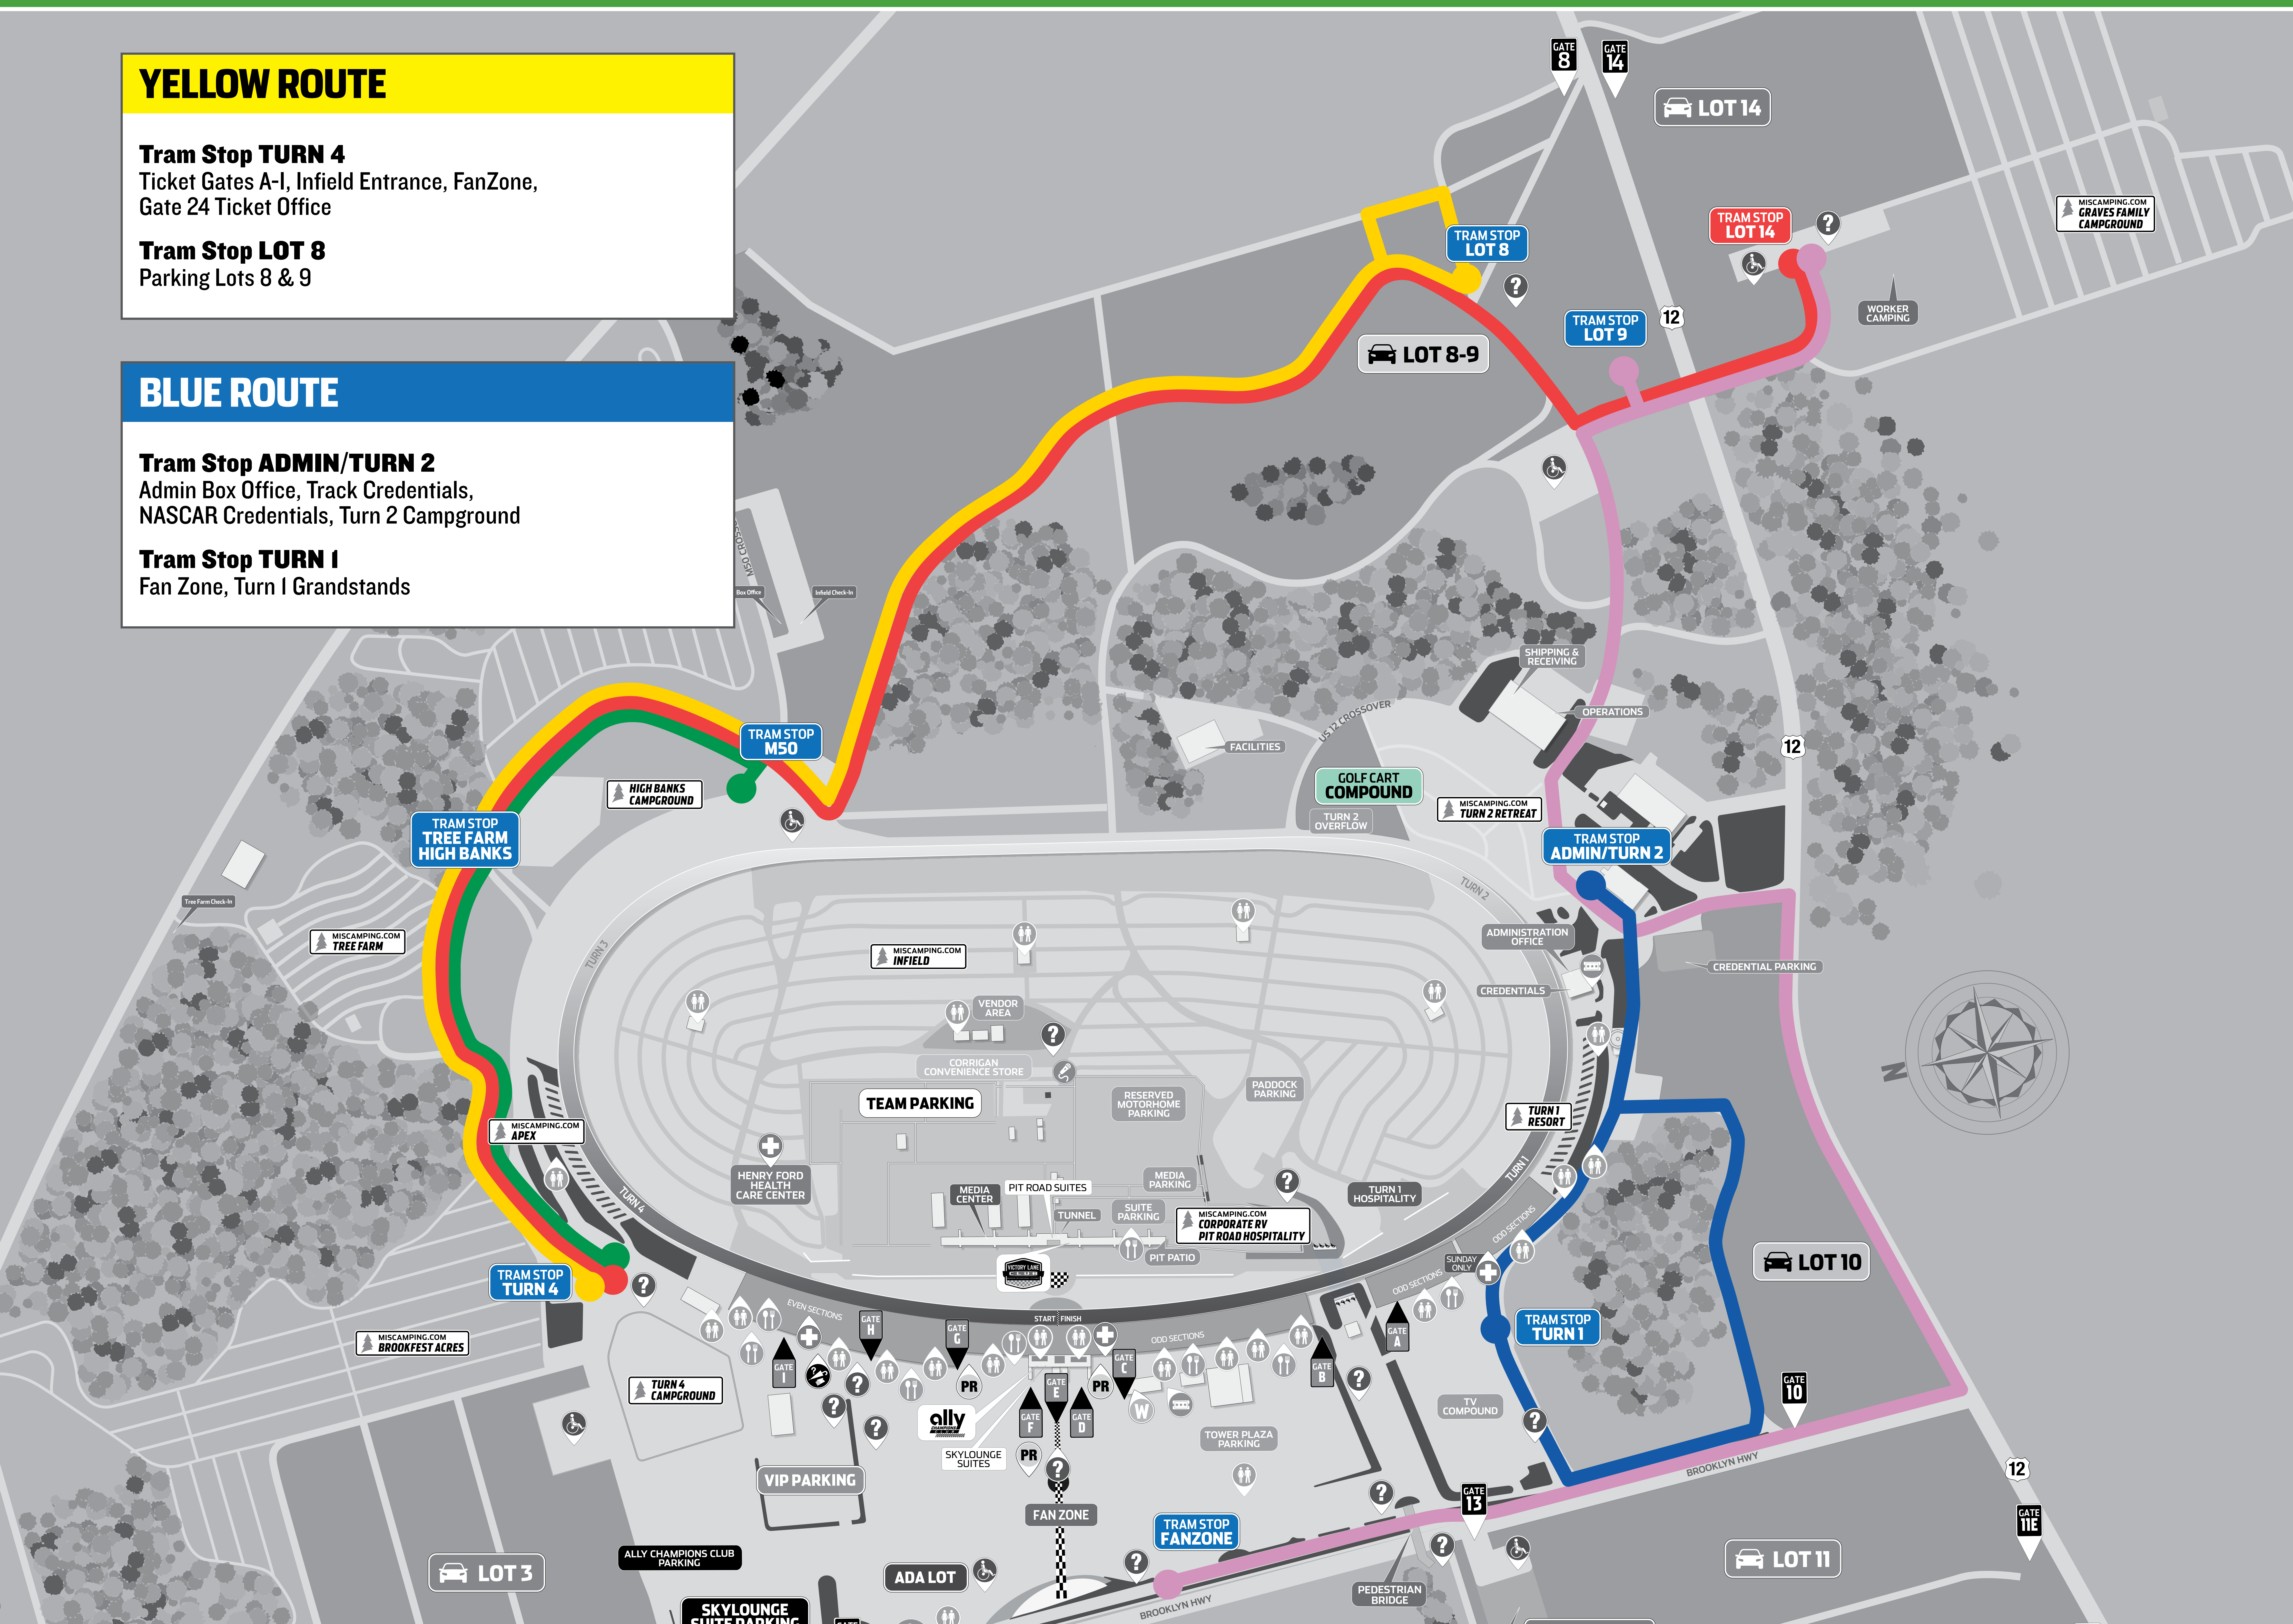

SUNDAY ROUTE ONLY

YELLOW ROUTE

Tram Stop TURN 4
Ticket Gates A-I, Infield Entrance, FanZone, Gate 24 Ticket Office

Tram Stop LOT 8
Parking Lots 8 & 9

BLUE ROUTE

Tram Stop ADMIN/TURN 2
Admin Box Office, Track Credentials, NASCAR Credentials, Turn 2 Campground

Tram Stop TURN 1
Fan Zone, Turn 1 Grandstands

RED ROUTE

Tram Stop TURN 4
Ticket Gates B-I, Infield Entrance, FanZone, Gate 24 Ticket Office

Tram Stop LOT 14
Levy Workers, MIS Workers, Lot 14 and Graves Campers

GREEN ROUTE

Tram Stop TURN 4
Ticket Gates A-I, Infield Entrance, FanZone, Gate 24 Ticket Office

Tram Stop TREE FARM HIGH BANKS
Tree Farm Campers and High Bank Campers

Tram Stop M50
M50 Creekside Campers, Infield Campers (Wristband Required)

PURPLE/PINK ROUTE

Tram Stop TURN 1
Ticket Gates A-I, Infield Entrance, FanZone, Gate 24 Ticket Office

Tram Stop LOT 9
Parking Lots 8 & 9

Tram Stop GRAVES 1
Levy Workers, MIS Workers, Lot 14 and Graves Campers